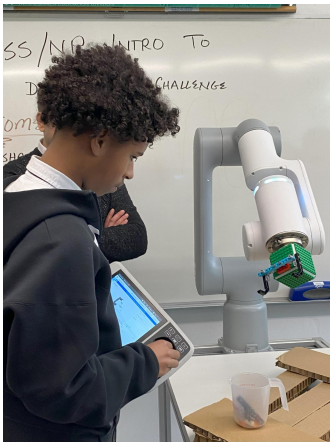

The North Star

April 23, 2024

MABACH 2024

On Saturday, April 6th, 7th and 8th graders competed against peer schools, San Miguel, Nativity Worcester, Nativity Boston, and Bellisini Academy at the annual MABACH competition. The schools competed in math, basketball and chess. While San Miguel came in first place, Nativity New Bedford came in a close second and was undefeated in basketball.

Design Challenge at Our Sisters' School

"There has been a toxic spill and each team needs to design a mechanism that will remove the toxin safely." This is one of two challenges the students encountered at OSS during the design challenge on the afternoon of March 25th. The 7th and 8th graders worked in teams with students from OSS and had the opportunity to program Sphero's to run a student designed minigolf course and to use a robot on loan from New Bedford Research and Robotics. Check out the video [here](#).