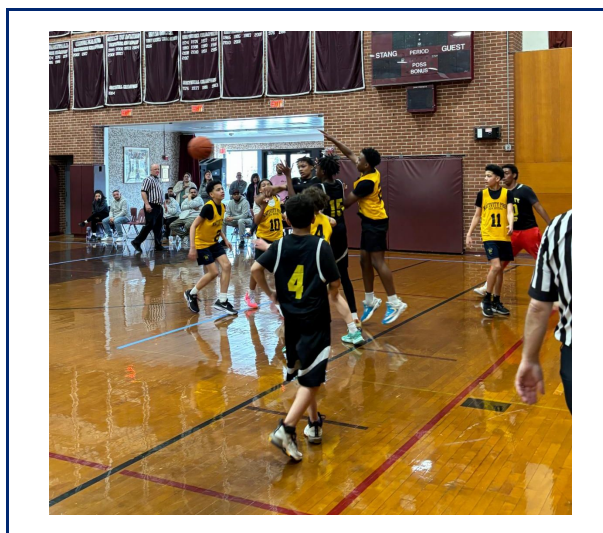

The North Star

April 23, 2024

MABACH 2024

On Saturday, April 6th, 7th and 8th graders competed against peer schools, San Miguel, Nativity Worcester, Nativity Boston, and Bellisini Academy at the annual MABACH competition. The schools competed in math, basketball and chess. While San Miguel came in first place, Nativity New Bedford came in a close second and was undefeated in basketball.

Design Challenge at Our Sisters' School

"There has been a toxic spill and each team needs to design a mechanism that will remove the toxin safely." This is one of two challenges the students encountered at OSS during the design challenge on the afternoon of March 25th. The 7th and 8th graders worked in teams with students from OSS and had the opportunity to program Sphero's to run a student designed minigolf course and to use a robot on loan from New Bedford Research and Robotics. Check out the video [here](#).

Field Trip Friday

Every trimester following MAP standardized testing, students head out into the community for Field Trip Friday. On April 12th, the students enjoyed a trip to Boston to visit the New England Aquarium, Massachusetts State House, and TD Garden.